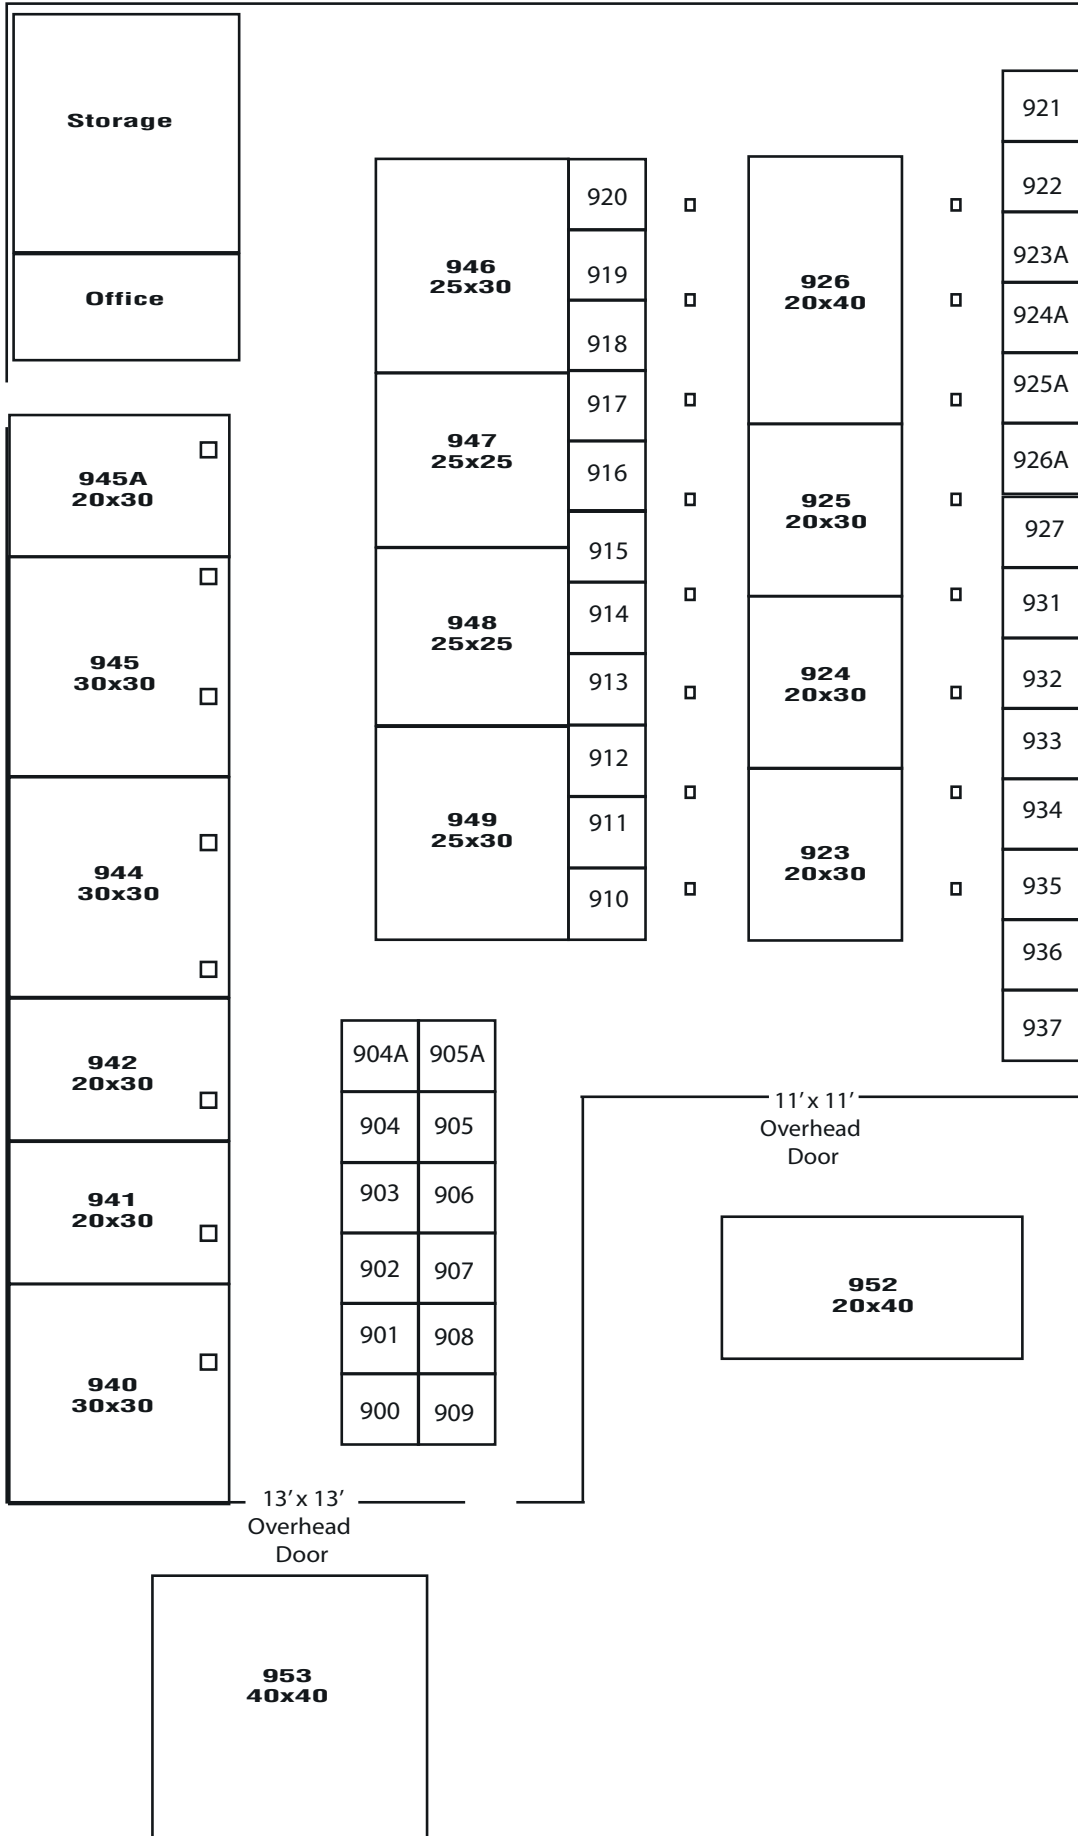

Building 1

(Expo Arena)

Ag Essentials LLC
Make Better Decisions!

Building 2

(John Smith Building)

Building 3

(Memorial Hall East & West)

Building 4

(Old Main)

Building 5 (Horticulture Hall)

16'w x 14'h
 Overhead Door

Building 8
 (Heated Tent)

Building 6
 (White Rose Room)

Building 9

(Heritage Hall)

Building 11

(Heated Tent)

C-133 10x40	C-132	C-131	C-130	C-129	C-128	C-127	C-126	C-125 10x40	C-124	C-123	C-122	C-121	C-120	C-119	C-118	C-117 10x40	
Entrance																	
C-A 40x60			C-B 20x40		C-C 20x40		C-D 20x40		C-E 20x40		C-G 30x40			C-H 30x40		C-I 40x40	
C-100 10x40	C-101	C-102	C-103	C-104	C-105	C-106	C-107	C-108 10x40	C-109	C-110	C-111	C-112	C-113	C-114	C-115	C-116 10x40	

Building 10

(Heated Tent)

1200	1201	1202	1203	1204	1205	1206	1207	1208	1209	1210	1211	1212	1213	1214	1215	1216	1217	1218	1218A	1218B	1218C
Entrance																					
1238 30x30			1239 30x40					1240 30x20		1241 30x40				1242 30x30			1243 30x50				
1234 10x40	1233	1232	1231	1230	1229	1228	1227	1226	1225	1224	1223	1222	1221	1220	1219 10x40						