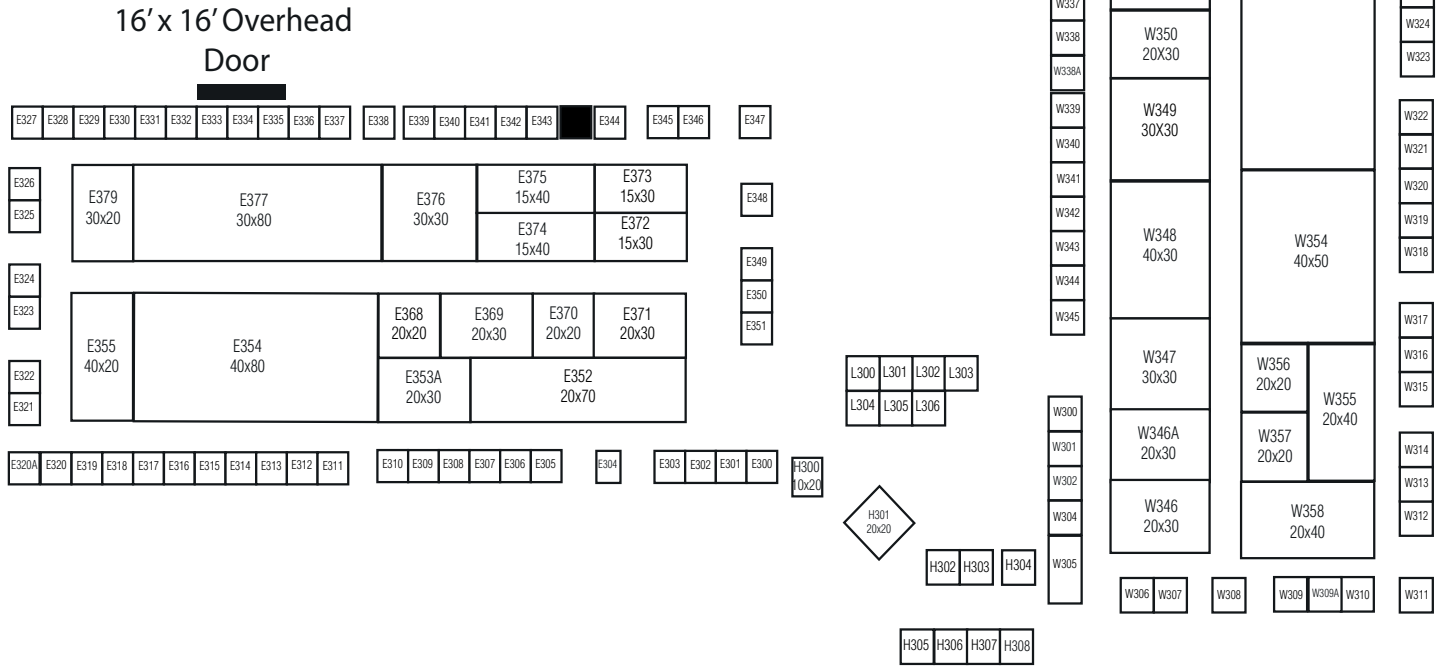

Building 1

(Expo Arena)

Ag Essentials LLC
Make Better Decisions!

Building 2

(John Smith Building)

Building 3

(Memorial Hall East & West)

Building 4

(Old Main)

Building 5 (Horticulture Hall)

16'w x 14'h
 Overhead Door

Building 8
 (Heated Tent)

Building 6
 (White Rose Room)

Building 9

(Heritage Hall)

Building 11

(Heated Tent)

C-133 10x40	C-132	C-131	C-130	C-129	C-128	C-127	C-126	C-125 10x40	C-124	C-123	C-122	C-121	C-120	C-119	C-118	C-117 10x40	
Entrance																	
C-A 40x60			C-B 20x40		C-C 20x40		C-D 20x40		C-E 20x40		C-G 30x40			C-H 30x40		C-I 40x40	
C-100 10x40	C-101	C-102	C-103	C-104	C-105	C-106	C-107	C-108 10x40	C-109	C-110	C-111	C-112	C-113	C-114	C-115	C-116 10x40	

Building 10

(Heated Tent)

1200	1201	1202	1203	1204	1205	1206	1207	1208	1209	1210	1211	1212	1213	1214	1215	1216	1217	1218	1218A	1218B	1218C
Entrance																					
1238 30x30			1239 30x40					1240 30x20		1241 30x40				1242 30x30			1243 30x50				
1234 10x40	1233	1232	1231	1230	1229	1228	1227	1226	1225	1224	1223	1222	1221	1220	1219 10x40						