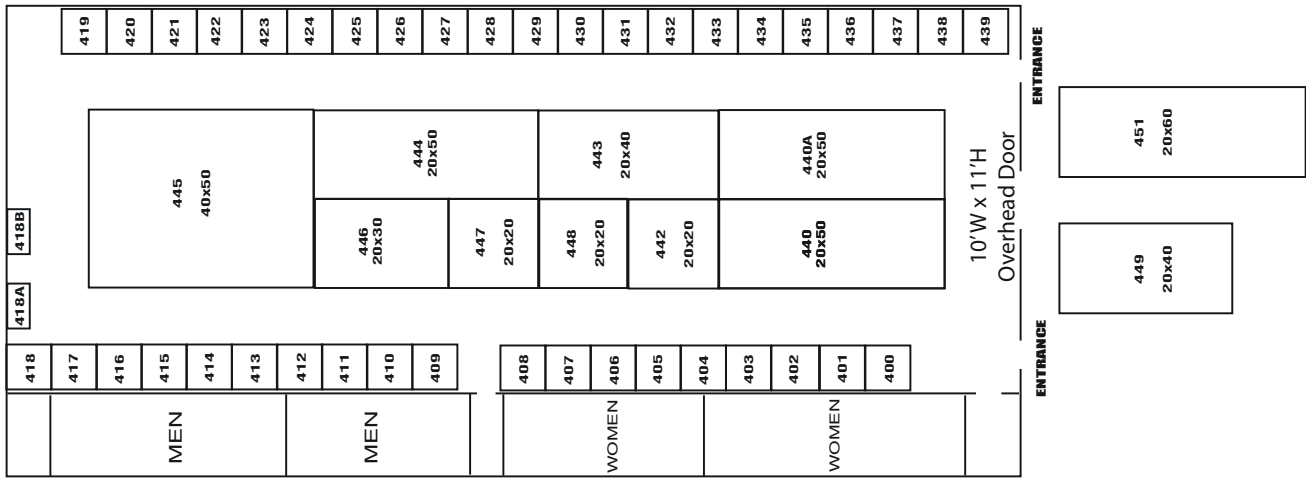

Building 1

(Expo Arena)

Ag Essentials LLC
Make Better Decisions!

Building 2

(John Smith Building)

Building 3

(Memorial Hall East & West)

Building 4

(Old Main)

Building 5 (Horticulture Hall)

16'w x 14'h
 Overhead Door

Building 8
 (Heated Tent)

Building 6
 (White Rose Room)

Building 9

(Heritage Hall)

Building 11

(Heated Tent)

C-133 10x40	C-132	C-131	C-130	C-129	C-128	C-127	C-126	C-125 10x40	C-124	C-123	C-122	C-121	C-120	C-119	C-118	C-117 10x40	
Entrance																	
C-A 40x60			C-B 20x40		C-C 20x40		C-D 20x40		C-E 20x40		C-G 30x40			C-H 30x40		C-I 40x40	
C-100 10x40	C-101	C-102	C-103	C-104	C-105	C-106	C-107	C-108 10x40	C-109	C-110	C-111	C-112	C-113	C-114	C-115	C-116 10x40	

Building 10

(Heated Tent)

1200	1201	1202	1203	1204	1205	1206	1207	1208	1209	1210	1211	1212	1213	1214	1215	1216	1217	1218	1218A	1218B	1218C
Entrance																					
1238 30x30			1239 30x40					1240 30x20		1241 30x40				1242 30x30			1243 30x50				
1234 10x40	1233	1232	1231	1230	1229	1228	1227	1226	1225	1224	1223	1222	1221	1220	1219 10x40						