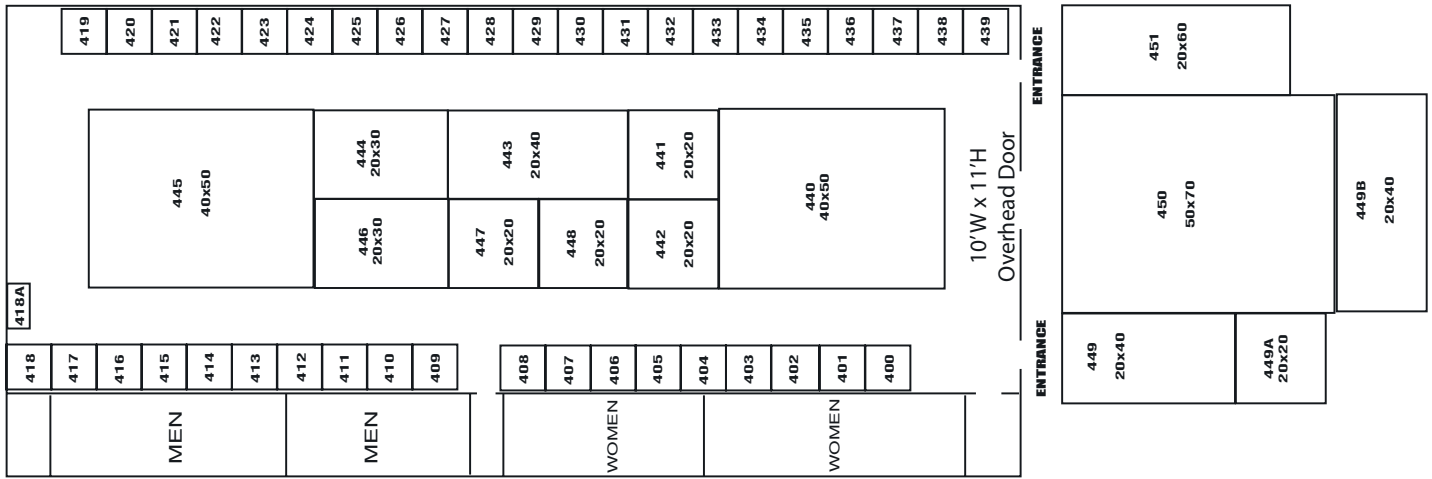

Keystone Farm Show Building #1 (Utz Arena - Booths 100's & 1,000's)

'19 Keystone Farm Show Building #2 (John Smith Building - Booths 200's)

'19 Keystone Farm Show Building #3 (Memorial Hall East & West)

'19 Keystone Farm Show Building #4 (Old Main)

'19 Keystone Farm Show Building #5 (Horticulture Hall)

'19 Keystone Farm Show Building #7 (Pennsylvania Room)

'19 Keystone Farm Show Building #6 (White Rose Room)

**'19 Keystone
Farm Show
Building 8
TENT**

'19 Keystone Farm Show Building 10 TENT

'19 Keystone Farm Show Building 9