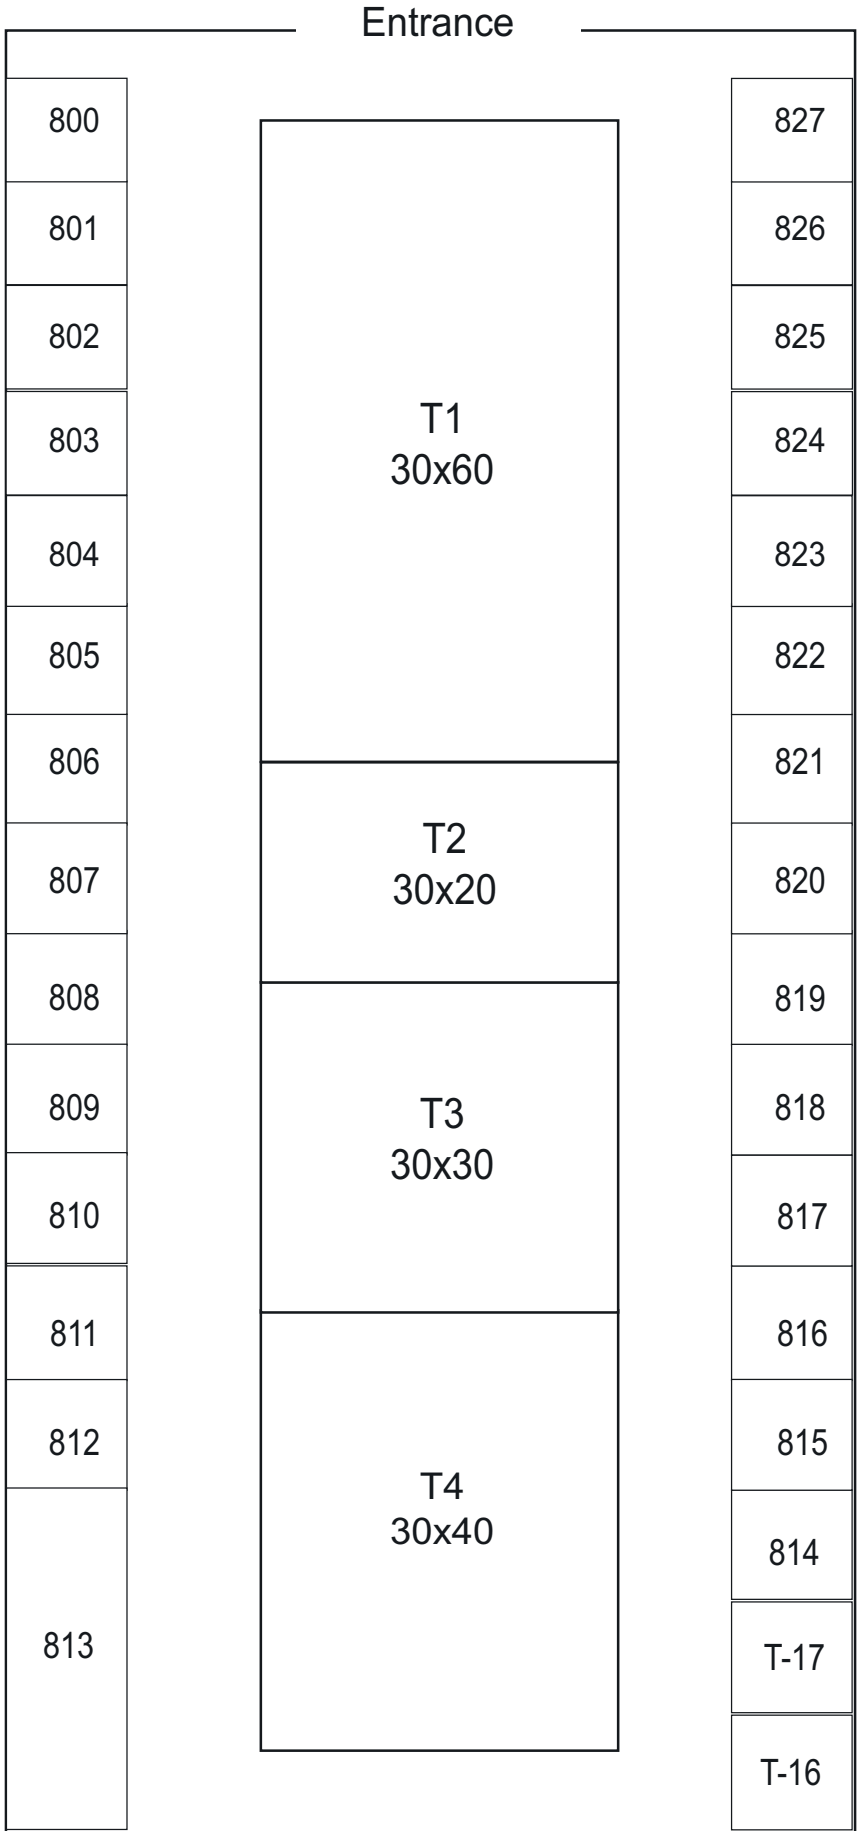

Keystone Farm Show Building #1 (Utz Arena - Booths 100's & 1,000's)

'19 Keystone Farm Show Building #2 (John Smith Building - Booths 200's)

'19 Keystone Farm Show Building #3 (Memorial Hall East & West)

'19 Keystone Farm Show Building #4 (Old Main)

'19 Keystone Farm Show Building #5 (Horticulture Hall)

'19 Keystone Farm Show Building #7 (Pennsylvania Room)

'19 Keystone Farm Show Building #6 (White Rose Room)

**'19 Keystone
Farm Show
Building 8
TENT**

'19 Keystone Farm Show Building 10 TENT

'19 Keystone Farm Show Building 9