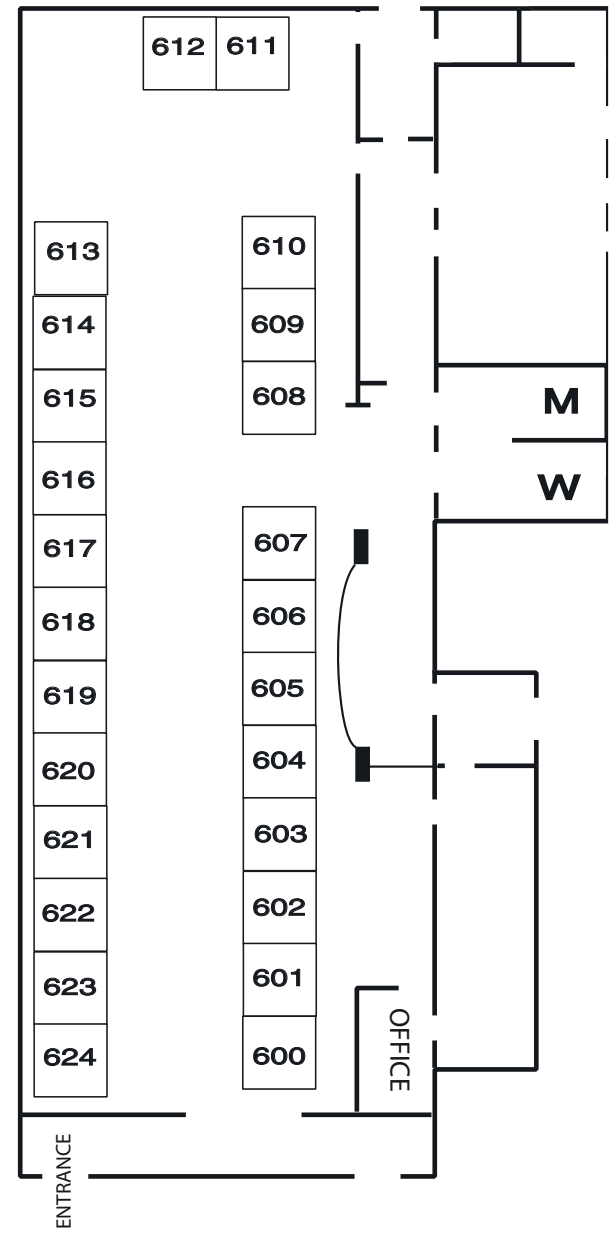

Keystone Farm Show Building #1 (Utz Arena - Booths 100's & 1,000's)

'19 Keystone Farm Show Building #2 (John Smith Building - Booths 200's)

'19 Keystone Farm Show Building #3 (Memorial Hall East & West)

'19 Keystone Farm Show Building #4 (Old Main)

'19 Keystone Farm Show Building #5 (Horticulture Hall)

'19 Keystone Farm Show Building #7 (Pennsylvania Room)

'19 Keystone Farm Show Building #6 (White Rose Room)

**'19 Keystone
Farm Show
Building 8
TENT**

'19 Keystone Farm Show Building 10 TENT

'19 Keystone Farm Show Building 9