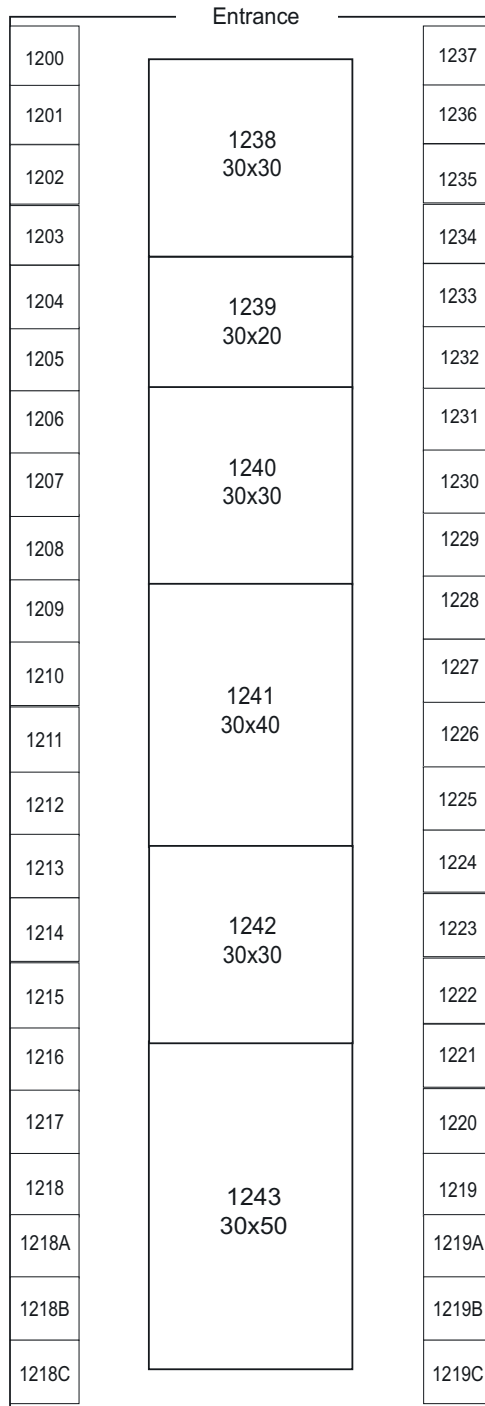

Keystone Farm Show Building #1 (Utz Arena - Booths 100's & 1,000's)

'19 Keystone Farm Show Building #2 (John Smith Building - Booths 200's)

'19 Keystone Farm Show Building #3 (Memorial Hall East & West)

'19 Keystone Farm Show Building #4 (Old Main)

'19 Keystone Farm Show Building #5 (Horticulture Hall)

'19 Keystone Farm Show Building #7 (Pennsylvania Room)

'19 Keystone Farm Show Building #6 (White Rose Room)

**'19 Keystone
Farm Show
Building 8
TENT**

'19 Keystone Farm Show Building 10 TENT

'19 Keystone Farm Show Building 9