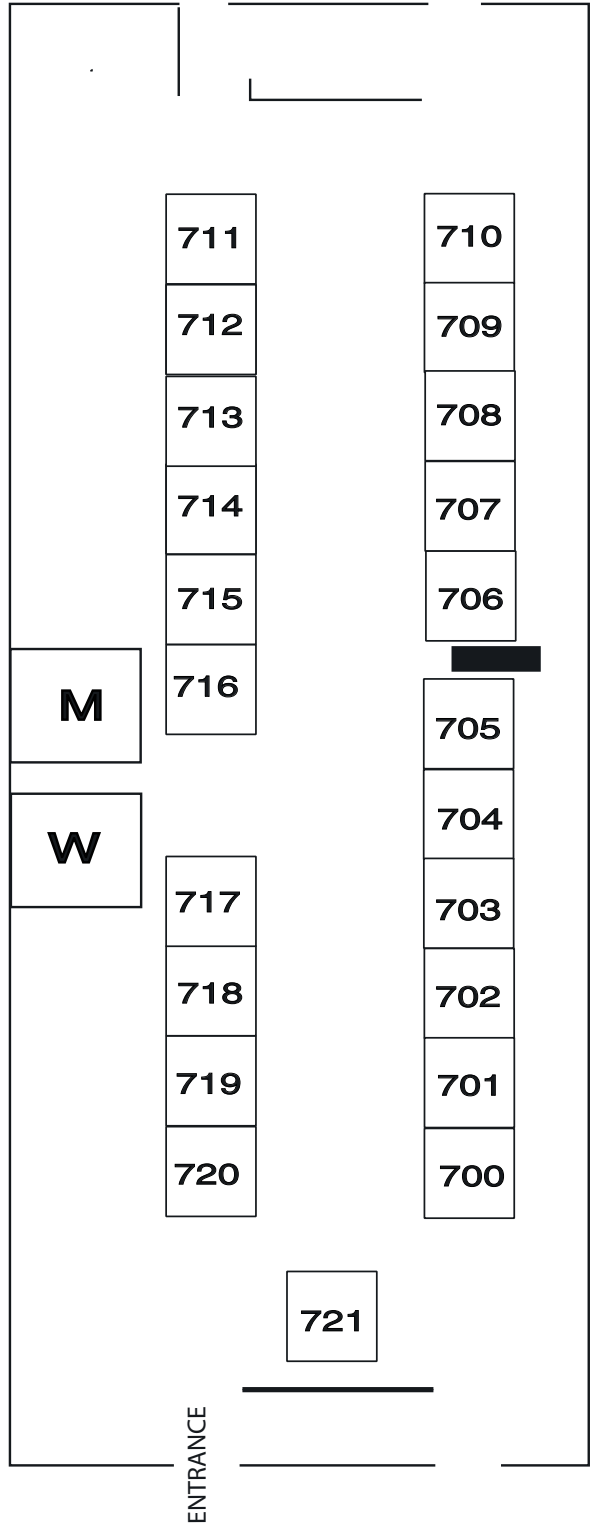

Keystone Farm Show Building #1 (Utz Arena - Booths 100's & 1,000's)

'19 Keystone Farm Show Building #2 (John Smith Building - Booths 200's)

'19 Keystone Farm Show Building #3 (Memorial Hall East & West)

'19 Keystone Farm Show Building #4 (Old Main)

'19 Keystone Farm Show Building #5 (Horticulture Hall)

'19 Keystone Farm Show Building #7 (Pennsylvania Room)

'19 Keystone Farm Show Building #6 (White Rose Room)

**'19 Keystone
Farm Show
Building 8
TENT**

'19 Keystone Farm Show Building 10 TENT

'19 Keystone Farm Show Building 9