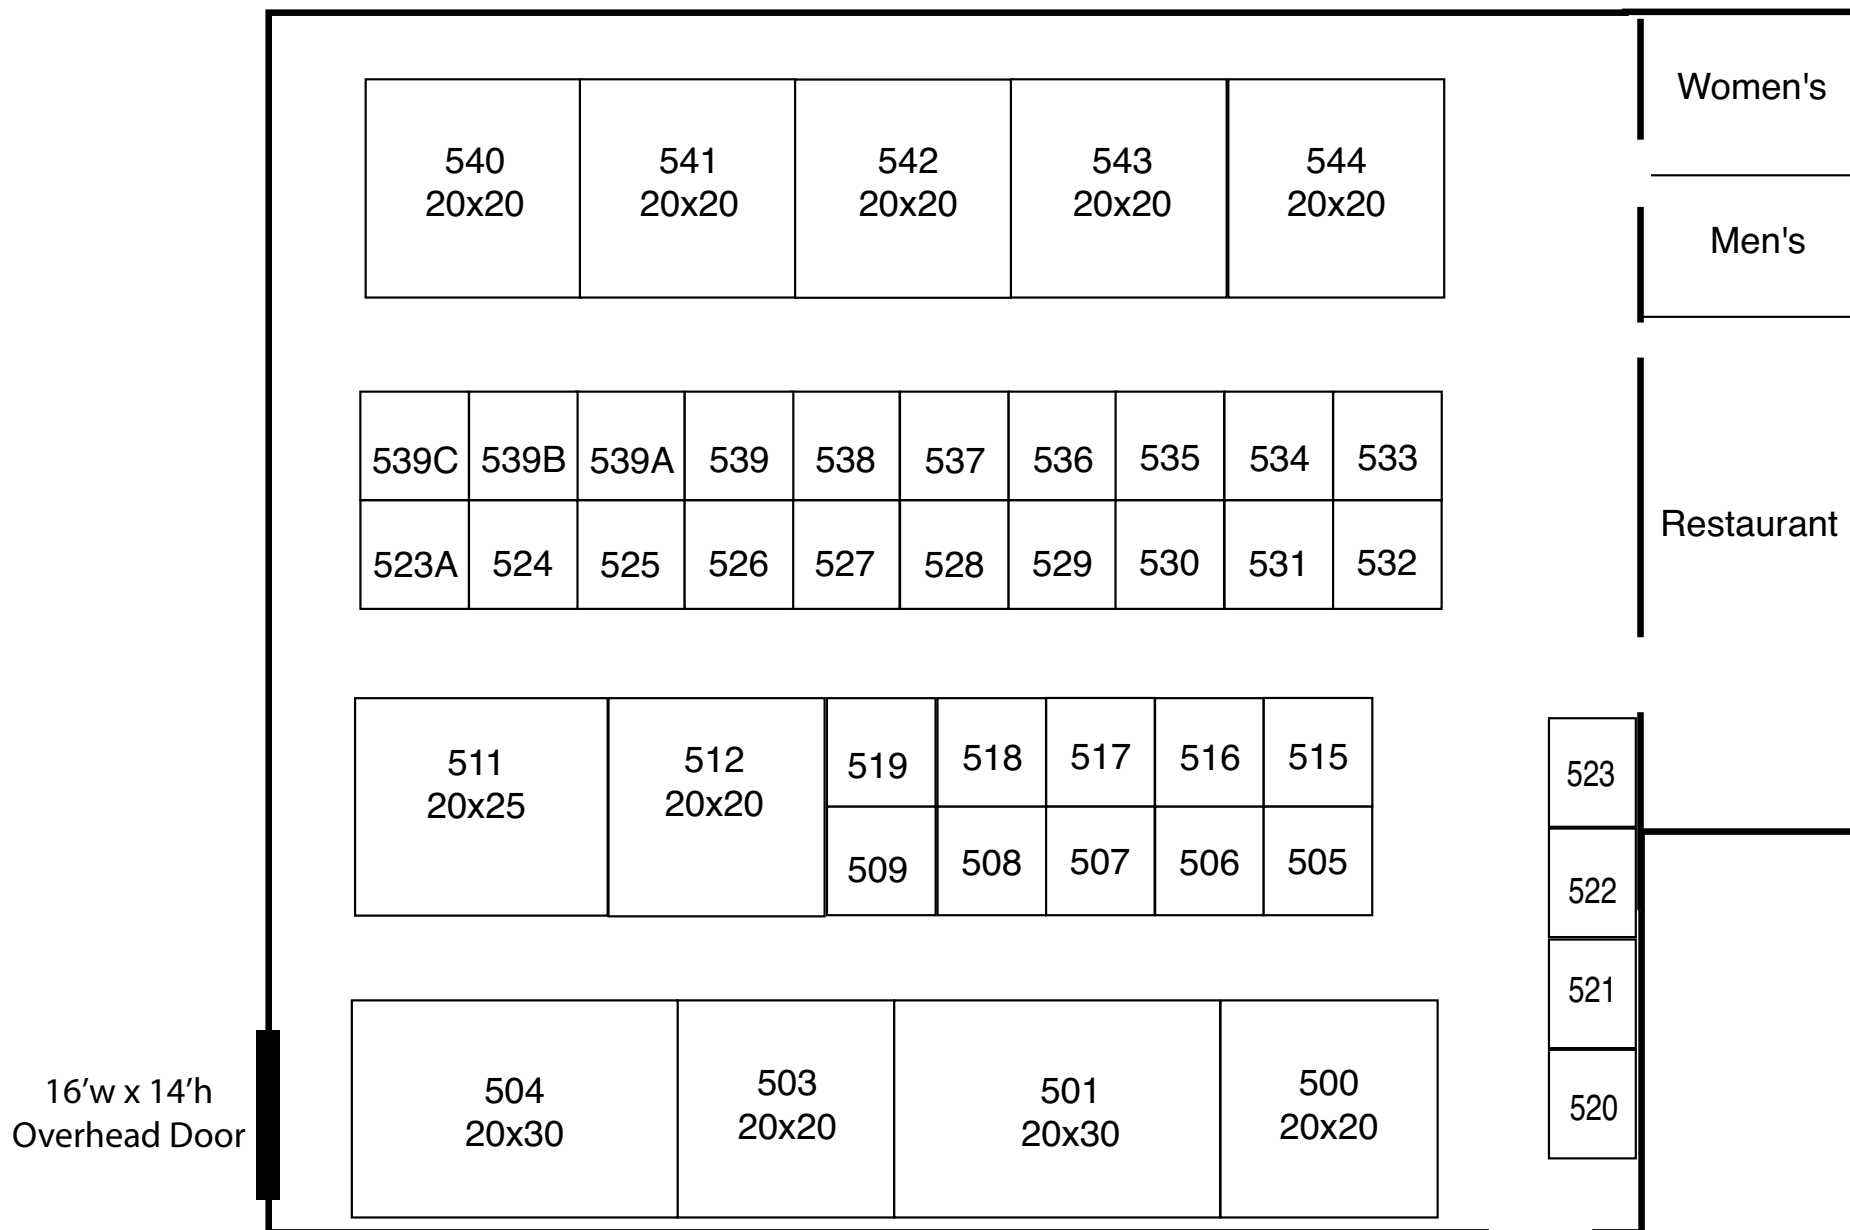

Keystone Farm Show Building #1 (Utz Arena - Booths 100's & 1,000's)

'19 Keystone Farm Show Building #2 (John Smith Building - Booths 200's)

'19 Keystone Farm Show Building #3 (Memorial Hall East & West)

'19 Keystone Farm Show Building #4 (Old Main)

'19 Keystone Farm Show Building #5 (Horticulture Hall)

'19 Keystone Farm Show Building #7 (Pennsylvania Room)

'19 Keystone Farm Show Building #6 (White Rose Room)

**'19 Keystone
Farm Show
Building 8
TENT**

'19 Keystone Farm Show Building 10 TENT

'19 Keystone Farm Show Building 9