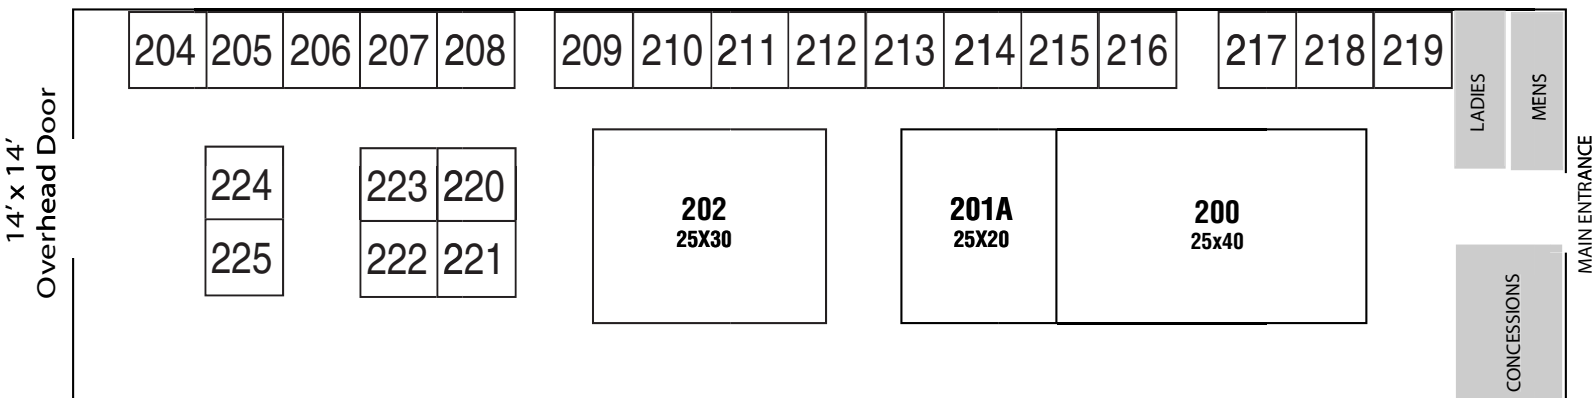

Keystone Farm Show Building #1 (Utz Arena - Booths 100's & 1,000's)

'19 Keystone Farm Show Building #2 (John Smith Building - Booths 200's)

'19 Keystone Farm Show Building #3 (Memorial Hall East & West)

'19 Keystone Farm Show Building #4 (Old Main)

'19 Keystone Farm Show Building #5 (Horticulture Hall)

'19 Keystone Farm Show Building #7 (Pennsylvania Room)

'19 Keystone Farm Show Building #6 (White Rose Room)

**'19 Keystone
Farm Show
Building 8
TENT**

'19 Keystone Farm Show Building 10 TENT

'19 Keystone Farm Show Building 9