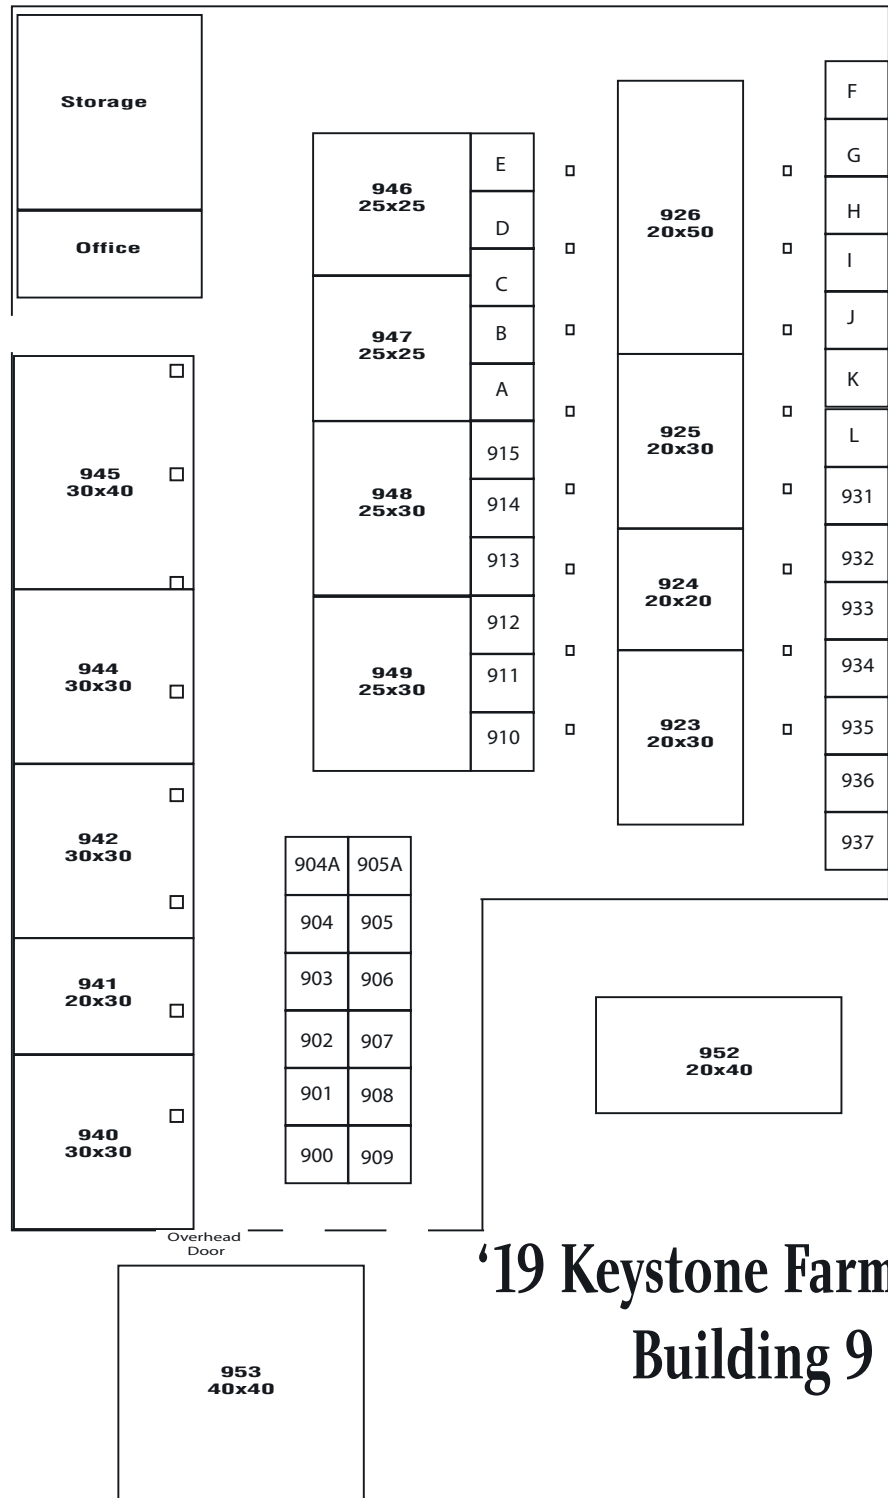

Keystone Farm Show Building #1 (Utz Arena - Booths 100's & 1,000's)

'19 Keystone Farm Show Building #2 (John Smith Building - Booths 200's)

'19 Keystone Farm Show Building #3 (Memorial Hall East & West)

'19 Keystone Farm Show Building #4 (Old Main)

'19 Keystone Farm Show Building #5 (Horticulture Hall)

'19 Keystone Farm Show Building #7 (Pennsylvania Room)

'19 Keystone Farm Show Building #6 (White Rose Room)

**'19 Keystone
Farm Show
Building 8
TENT**

'19 Keystone Farm Show Building 10 TENT

'19 Keystone Farm Show Building 9