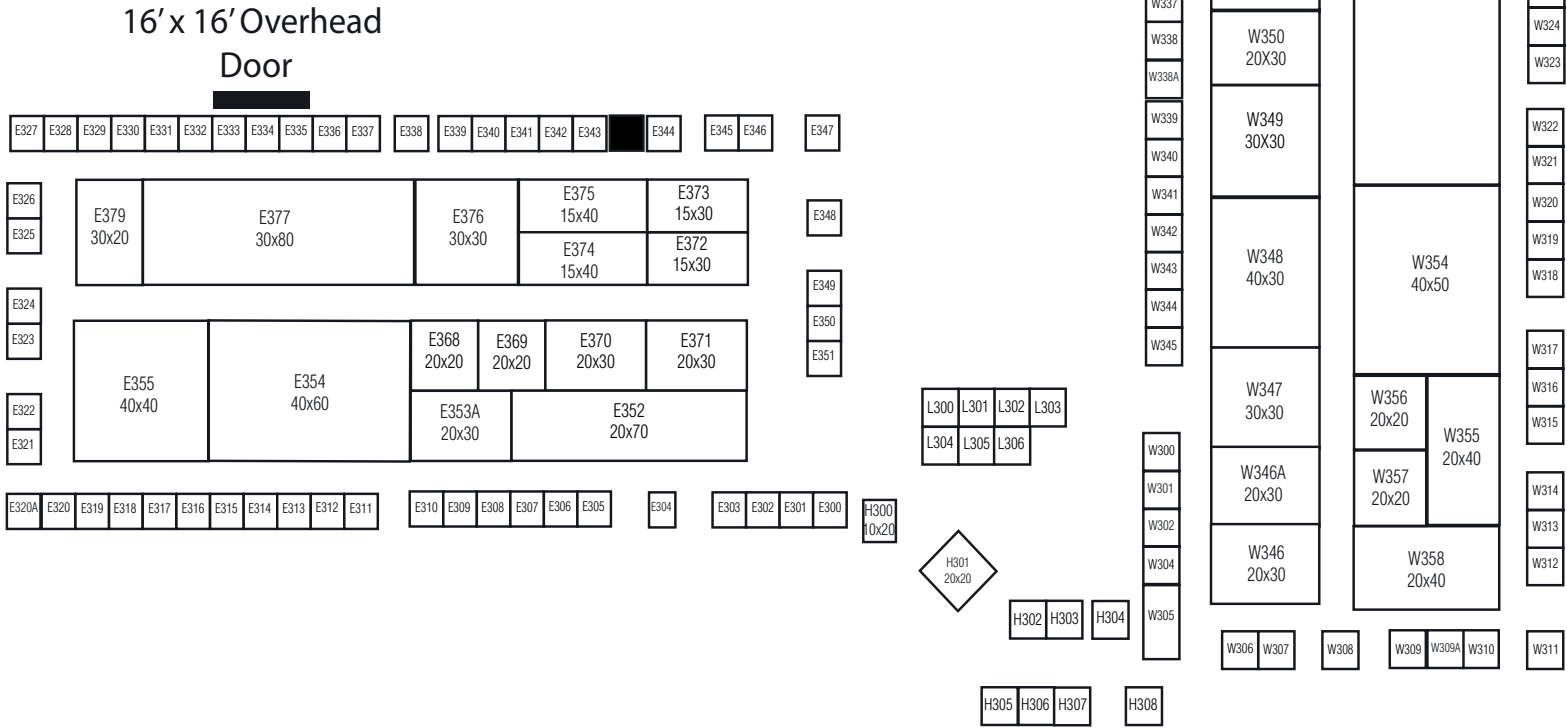

Keystone Farm Show Building #1 (Utz Arena - Booths 100's & 1,000's)

'19 Keystone Farm Show Building #2 (John Smith Building - Booths 200's)

'19 Keystone Farm Show Building #3 (Memorial Hall East & West)

'19 Keystone Farm Show Building #4 (Old Main)

'19 Keystone Farm Show Building #5 (Horticulture Hall)

'19 Keystone Farm Show Building #7 (Pennsylvania Room)

'19 Keystone Farm Show Building #6 (White Rose Room)

**'19 Keystone
Farm Show
Building 8
TENT**

'19 Keystone Farm Show Building 10 TENT

'19 Keystone Farm Show Building 9