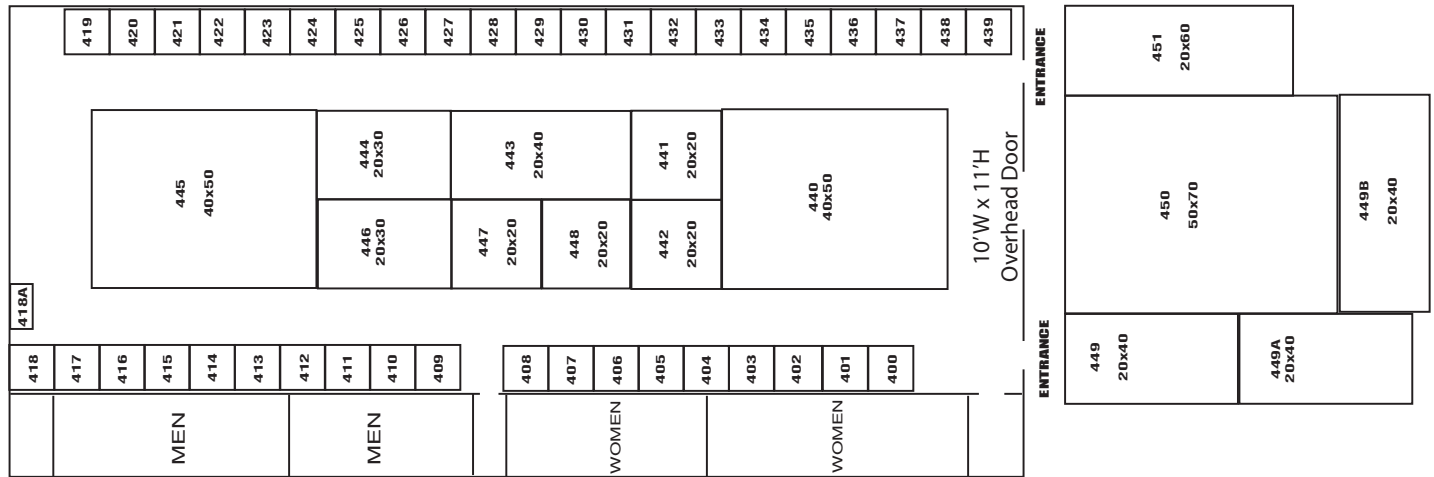

'18 Keystone Farm Show Building #1 (Utz Arena - Booths 100's & 1,000's)

'18 Keystone Farm Show Building #2 (John Smith Building)

'18 Keystone Farm Show Building #3 (Memorial Hall East & West)

'18 Keystone Farm Show Building #4 (Old Main)

'18 Keystone Farm Show Building #5 (Horticulture Hall)

'18 Keystone Farm Show Building #6 (White Rose Room)

**'18 Keystone Farm
Show Building #7
(Pennsylvania Room)**

**'18 Keystone
Farm Show
Building 8
TENT**

'18 Keystone Farm Show Building 10 TENT

'18 Keystone Farm Show Building 9