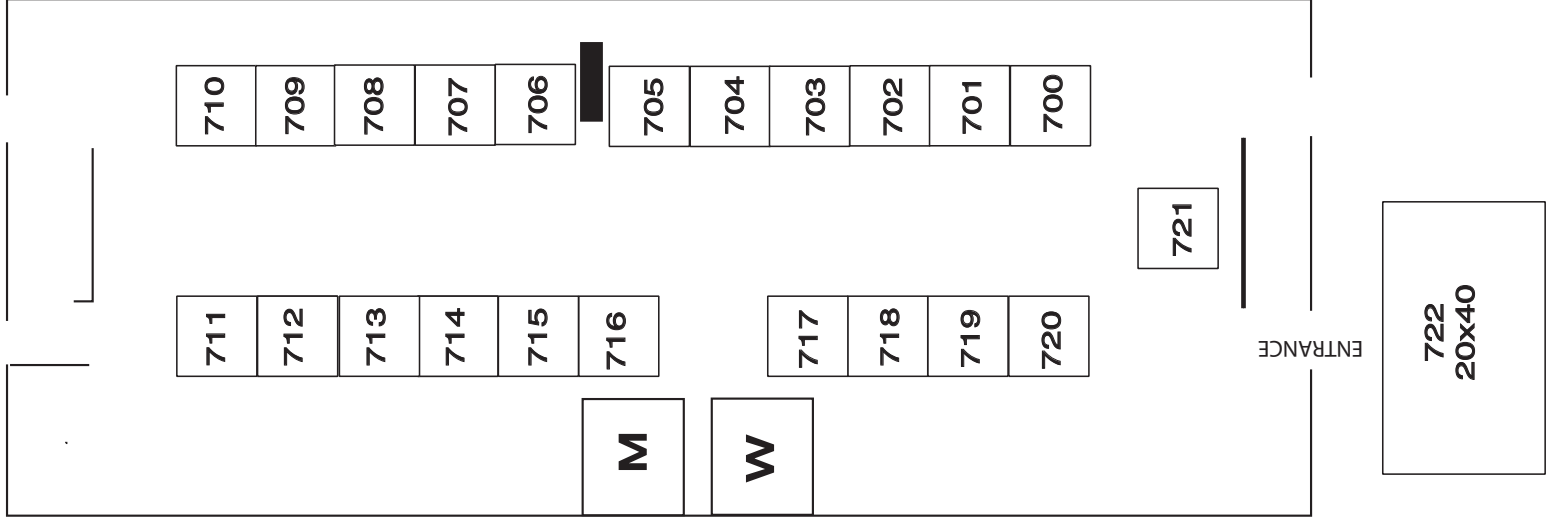

'18 Keystone Farm Show Building #1 (Utz Arena - Booths 100's & 1,000's)

'18 Keystone Farm Show Building #2 (John Smith Building)

'18 Keystone Farm Show Building #3 (Memorial Hall East & West)

'18 Keystone Farm Show Building #4 (Old Main)

'18 Keystone Farm Show Building #5 (Horticulture Hall)

'18 Keystone Farm Show Building #6 (White Rose Room)

**'18 Keystone Farm
Show Building #7
(Pennsylvania Room)**

**'18 Keystone
Farm Show
Building 8
TENT**

'18 Keystone Farm Show Building 10 TENT

'18 Keystone Farm Show Building 9