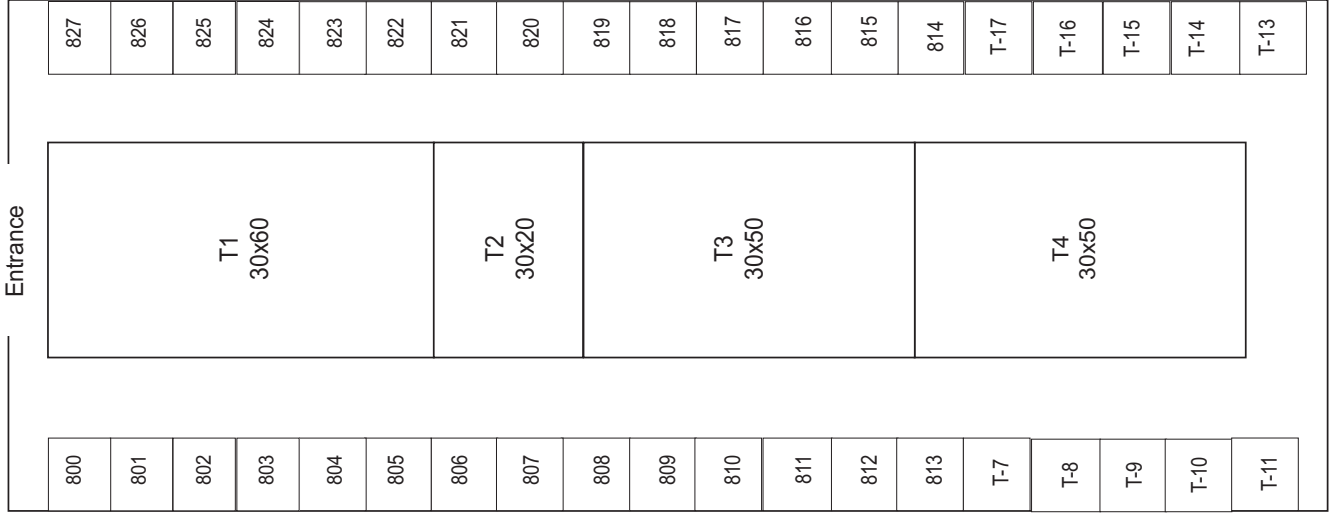

'18 Keystone Farm Show Building #1 (Utz Arena - Booths 100's & 1,000's)

'18 Keystone Farm Show Building #2 (John Smith Building)

'18 Keystone Farm Show Building #3 (Memorial Hall East & West)

'18 Keystone Farm Show Building #4 (Old Main)

'18 Keystone Farm Show Building #5 (Horticulture Hall)

'18 Keystone Farm Show Building #6 (White Rose Room)

**'18 Keystone Farm
Show Building #7
(Pennsylvania Room)**

**'18 Keystone
Farm Show
Building 8
TENT**

'18 Keystone Farm Show Building 10 TENT

'18 Keystone Farm Show Building 9