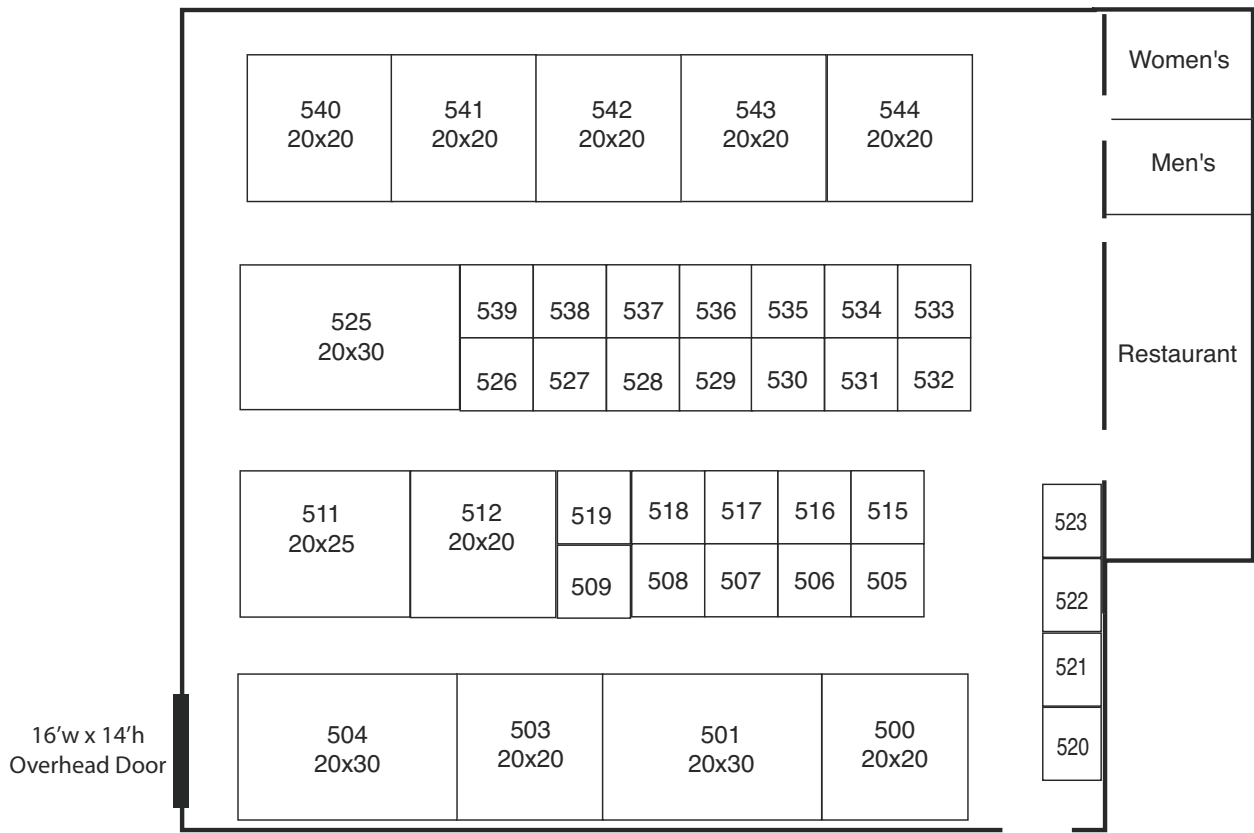

'18 Keystone Farm Show Building #1 (Utz Arena - Booths 100's & 1,000's)

'18 Keystone Farm Show Building #2 (John Smith Building)

'18 Keystone Farm Show Building #3 (Memorial Hall East & West)

'18 Keystone Farm Show Building #4 (Old Main)

'18 Keystone Farm Show Building #5 (Horticulture Hall)

'18 Keystone Farm Show Building #6 (White Rose Room)

**'18 Keystone Farm
Show Building #7
(Pennsylvania Room)**

**'18 Keystone
Farm Show
Building 8
TENT**

'18 Keystone Farm Show Building 10 TENT

'18 Keystone Farm Show Building 9