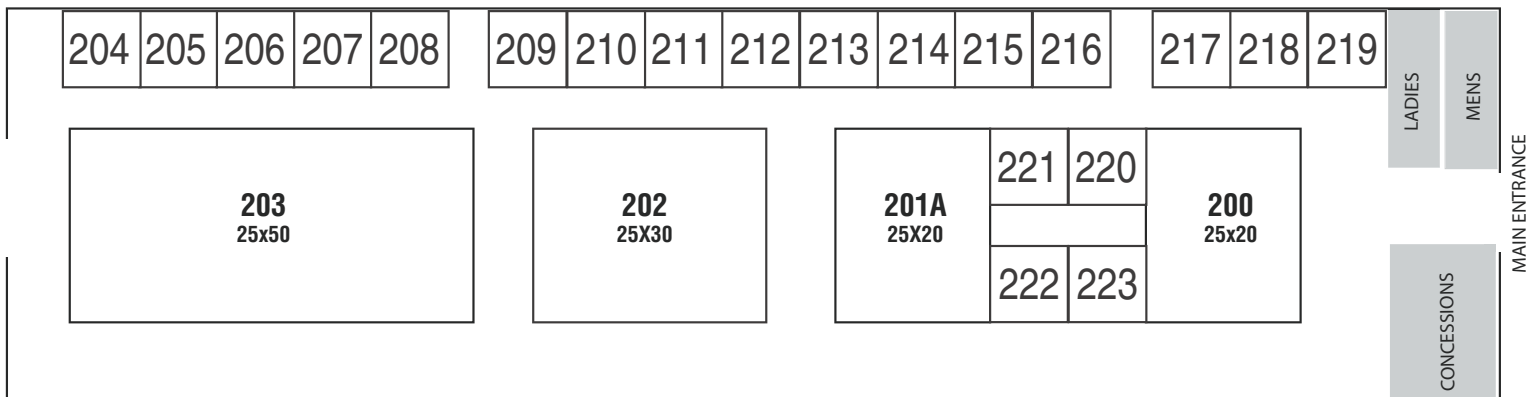

'18 Keystone Farm Show Building #1 (Utz Arena - Booths 100's & 1,000's)

'18 Keystone Farm Show Building #2 (John Smith Building)

'18 Keystone Farm Show Building #3 (Memorial Hall East & West)

'18 Keystone Farm Show Building #4 (Old Main)

'18 Keystone Farm Show Building #5 (Horticulture Hall)

'18 Keystone Farm Show Building #6 (White Rose Room)

**'18 Keystone Farm
Show Building #7
(Pennsylvania Room)**

**'18 Keystone
Farm Show
Building 8
TENT**

'18 Keystone Farm Show Building 10 TENT

'18 Keystone Farm Show Building 9