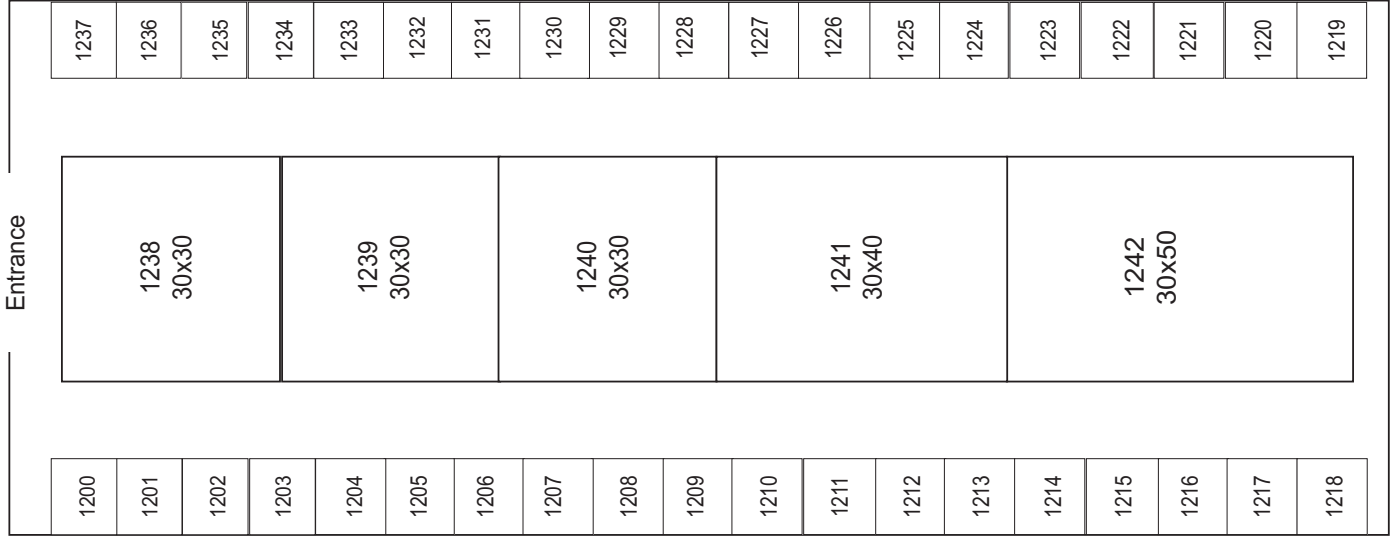

'18 Keystone Farm Show Building 10 TENT

'18 Keystone Farm Show Building 9