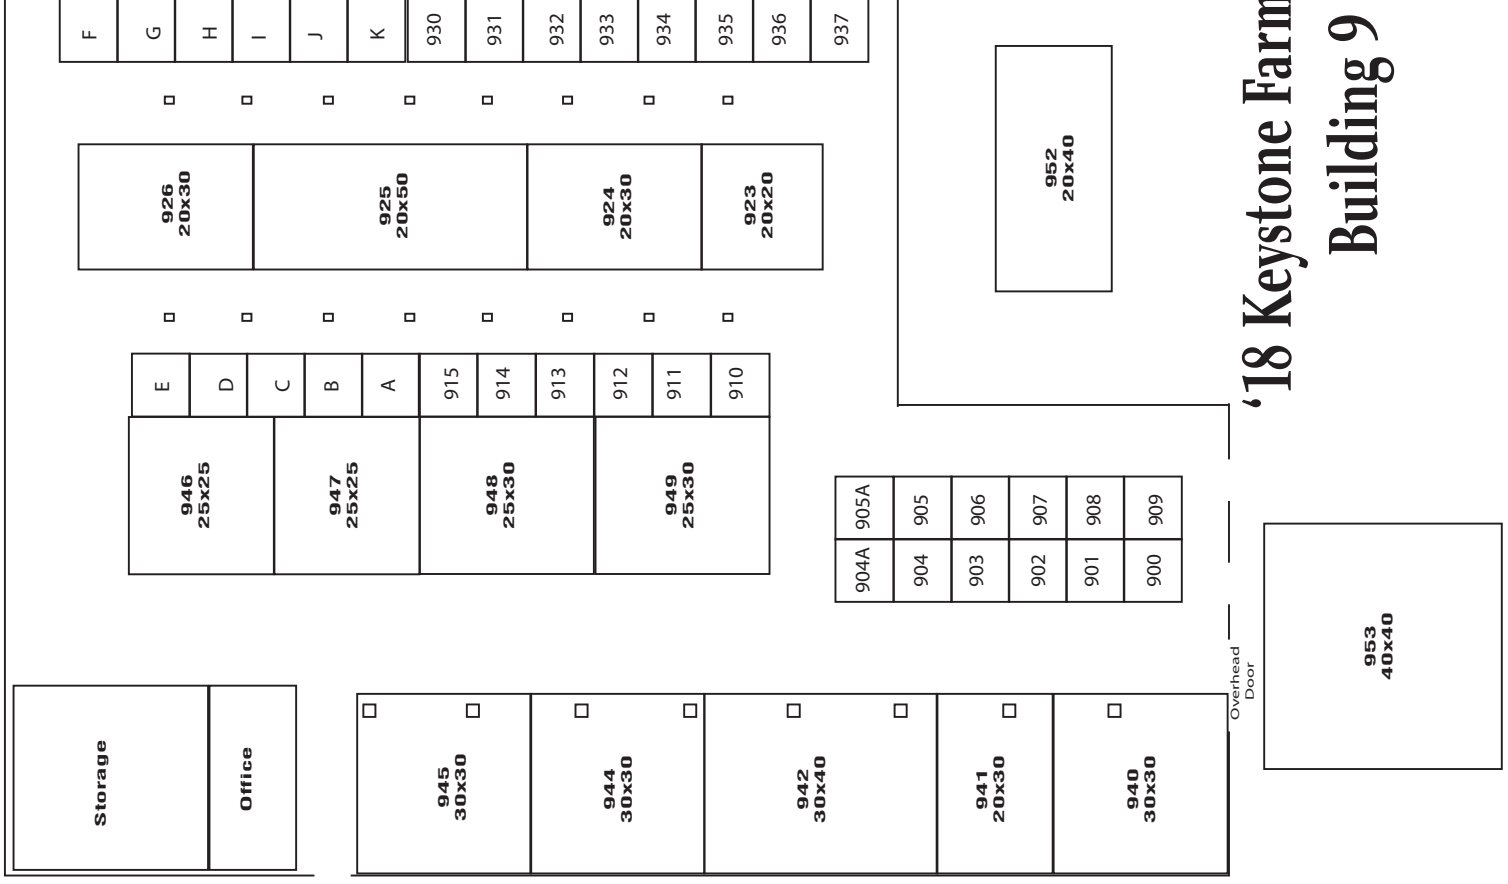

'18 Keystone Farm Show Building #1 (Utz Arena - Booths 100's & 1,000's)

'18 Keystone Farm Show Building #2 (John Smith Building)

'18 Keystone Farm Show Building #3 (Memorial Hall East & West)

'18 Keystone Farm Show Building #4 (Old Main)

'18 Keystone Farm Show Building #5 (Horticulture Hall)

'18 Keystone Farm Show Building #6 (White Rose Room)

**'18 Keystone Farm
Show Building #7
(Pennsylvania Room)**

**'18 Keystone
Farm Show
Building 8
TENT**

'18 Keystone Farm Show Building 10 TENT

'18 Keystone Farm Show Building 9